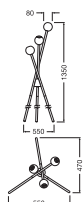

Product features

- Housing material: metal
- Textile cable

TECHNICAL DATA

Electrical data

Nominal voltage	220...240 V
Protection class	II
Operating mode	Mains voltage

Dimensions & Weight

Length	550.00 mm
Width	470.00 mm
Height	1350.00 mm
Product weight	1760.00 g

DECOR BUBBLE FLOOR 3XE27

Materials & Colors

Product color	Multi color
Housing color	Multi color
Body material	Steel
Glow Wire Test according to IEC 60695-2-12	650 °C

Application & Mounting

Ambient temperature range	-20...+40 °C
Temperature range at storage	-20...+80 °C
Type of connection	Terminal, 2-Pole (L, N)
Type of protection	IP20
Dimmable	No
Mounting type	Standing
Application environment	Indoor
Adjustable	No

DOWNLOAD DATA

Documents and certificates	Document name
 User Instruction	DECOR BUBBLE FLOOR TABLE
 Legal information	DECOR DRUMS/STRAW/BUBBLE

LOGISTICAL DATA

Product code	Packaging unit (Pieces/Unit)	Dimensions (length x width x height)	Gross weight	Volume
4058075838963	Folding box 1	242 mm x 262 mm x 718 mm	2297.00 g	45.52 dm ³
4058075838970	Shipping box 2	505 mm x 280 mm x 735 mm	5866.00 g	103.93 dm ³