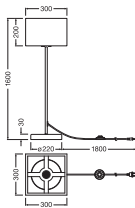

### Dimensions & Weight

Length	300.00 mm
Width	300.00 mm
Height	1600.00 mm
Product weight	3440.00 g
Cable length	1800 mm

DECOR CARDBOARD SQUARE  
FLOOR E27