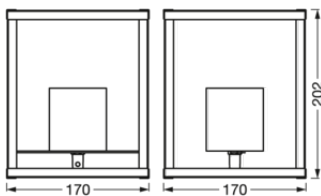

### Dimensions & Weight

Length	170.00 mm
Width	170.00 mm
Height	203.00 mm
Product weight	550.00 g
Cable length	1600 mm

DECOR NAIROBI TABLE