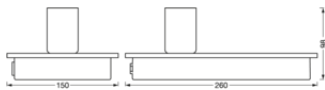

Product features

- Housing material: metal and wood
- Decorative Luminaire

TECHNICAL DATA

Electrical data

Nominal voltage	220...240 V
Mains frequency	50...60 Hz
Protection class	II

Dimensions & Weight

Length	260.00 mm
Width	150.00 mm
Height	98.00 mm
Product weight	630.00 g
Cable length	1900 mm