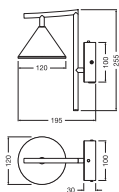

Product features

- Housing material: metal
- High-power LED
- Color temperature: 3,000 K
- Optional 1.5m cable provided with fitted EU plug (only for wall luminaire)

TECHNICAL DATA

Electrical data

Nominal wattage	5.00 W
Nominal voltage	220...240 V
Mains frequency	50...60 Hz
Nominal current	30.000 mA
Inrush current	0.3 A
Inrush current time T_{h50}	1400 μ s
Max. number of luminaires per miniature circuit breaker B16	28
Max. number of luminaires per miniature circuit breaker C10	26
Max. number of luminaires per miniature circuit breaker C16	42
Power factor λ	≥ 0.5
Total harmonic distortion	< 70 %
Protection class	II
Operating mode	Mains voltage

Photometrical data

Luminous flux	180 lm
Total luminous flux of contained light sources	330 lm
Luminous efficacy	40 lm/W
Color temperature	3000 K
Light color (designation)	Warm White
Color rendering index Ra	> 90
Standard deviation of color matching	6 sdc _m
Flickering metric (Pst LM)	≤ 1
Stroboscope effect metric (SVM)	≤ 0.4
Photobiological safety group acc. to EN62778	RG1
Beam angle	115 °

Dimensions & Weight

Length	120.00 mm
Width	195.00 mm
Height	255.00 mm
Product weight	600.00 g

DECOR FUJI WALL 5W 830 BK

Materials & Colors

Product color	Black
Housing color	Black
Body material	Steel
Cover material	Polycarbonate (PC)
Glow Wire Test according to IEC 60695-2-12	650 °C
Mercury content	0.0 mg