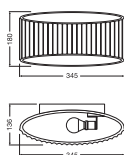

Product features

- Housing material: metal and plaster
- Textile cable

TECHNICAL DATA

Electrical data

Nominal voltage	220...240 V
Mains frequency	50...60 Hz
Protection class	II
Operating mode	Mains voltage

Dimensions & Weight

Length	345.00 mm
Width	136.00 mm
Height	180.00 mm
Product weight	1600.00 g

DECOR PLASTER BAND WALL 290
1XE27

Materials & Colors

Product color	White
Housing color	White
Body material	Plaster
Glow Wire Test according to IEC 60695-2-12	650 °C

Product code	Packaging unit (Pieces/Unit)	Dimensions (length x width x height)	Gross weight	Volume
4058075841345	Folding box 1	252 mm x 482 mm x 273 mm	2062.00 g	33.16 dm ³
4058075841352	Shipping box 2	520 mm x 498 mm x 298 mm	5386.00 g	77.17 dm ³