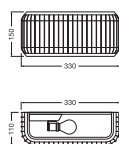

Product features

- Housing material: metal and plaster
- Textile cable

TECHNICAL DATA

Electrical data

Nominal voltage	220...240 V
Mains frequency	50...60 Hz
Protection class	II
Operating mode	Mains voltage

Dimensions & Weight

Length	330.00 mm
Width	110.00 mm
Height	150.00 mm
Product weight	1450.00 g

DECOR PLASTER ROUTES WALL
330 2XE27

Materials & Colors

Product color	White
Housing color	White
Body material	Plaster
Glow Wire Test according to IEC 60695-2-12	650 °C