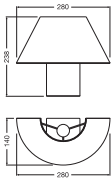

Product features

- Housing material: bamboo paper
- Textile cable

TECHNICAL DATA

Electrical data

Nominal voltage	220...240 V
Mains frequency	50...60 Hz
Protection class	II
Operating mode	Mains voltage

Dimensions & Weight

Length	280.00 mm
Width	140.00 mm
Height	238.00 mm
Product weight	430.00 g
Cable length	1800 mm

DECOR BAMBOO PAPER HUT
WALL 1XE27

Materials & Colors

Product color	Brown
Housing color	Brown
Body material	Bamboo paper Steel
Glow Wire Test according to IEC 60695-2-12	650 °C

DOWNLOAD DATA

Documents and certificates	Document name
 User Instruction	DECOR BAMBOO PAPER HUT TABLE/WALL 1XE27

LOGISTICAL DATA

Product code	Packaging unit (Pieces/Unit)	Dimensions (length x width x height)	Gross weight	Volume
4058075840621	Folding box 1	152 mm x 288 mm x 253 mm	635.00 g	11.08 dm ³
4058075840638	Shipping box 4	590 mm x 318 mm x 275 mm	3372.00 g	51.60 dm ³