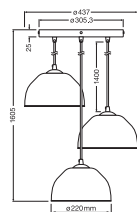

### Dimensions & Weight

Diameter	437.00 mm
Height	1605.00 mm
Product weight	1420.00 g

DECOR CAMEL BELL PENDANT  
3XE14 WT