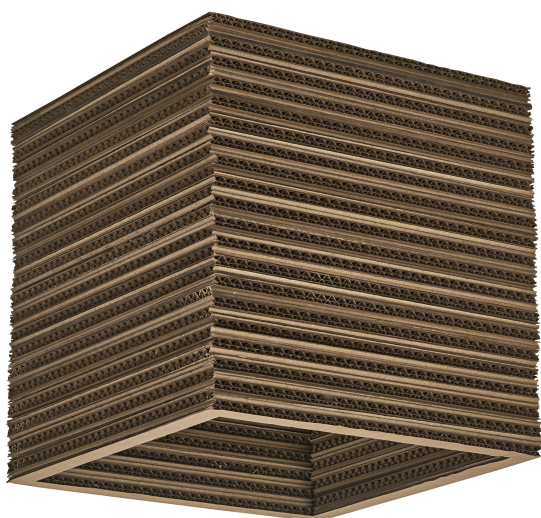

PRODUCT DATASHEET

Decor Cardboard Square Ceiling E27 Brown

Decor Cardboard Square | Decorative luminaires made of cardboard with E27 socket

Areas of application

- Indoor applications
- Corridors, entrance areas, stairwells, living rooms, basements

Product benefits

- Cardboard-made luminaires delight your home with a warm and natural atmosphere
- Light, recyclable and eye-catching material
- Different types of luminaires with the same design language maintain a consistent style at home
- Inline-switch for table and floor luminaire
- Sustainable solution thanks to exchangeable light sources
- Easy mounting

Length	250.00 mm
Width	250.00 mm
Height	260.00 mm
Product weight	655.00 g

DECOR CARDBOARD SQUARE
CEILING E27

Materials & Colors

Product color	Brown
Housing color	Brown
Body material	Cardboard Steel
Glow Wire Test according to IEC 60695-2-12	650 °C