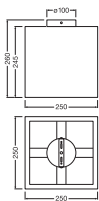

Product features

- Housing material: cardboard
- Textile cable

TECHNICAL DATA

Electrical data

Nominal voltage	220...240 V
Mains frequency	50...60 Hz
Protection class	II
Operating mode	Mains voltage

Dimensions & Weight

Length	250.00 mm
Width	250.00 mm
Height	260.00 mm
Product weight	655.00 g

DECOR CARDBOARD SQUARE
CEILING E27

Materials & Colors

Product color	Brown
Housing color	Brown
Body material	Cardboard Steel
Glow Wire Test according to IEC 60695-2-12	650 °C

DOWNLOAD DATA

Documents and certificates	Document name
 User Instruction	UI DECOR CARDBOARD CEILING E27

LOGISTICAL DATA

Product code	Packaging unit (Pieces/Unit)	Dimensions (length x width x height)	Gross weight	Volume
4058075837409	Folding box 1	262 mm x 262 mm x 268 mm	965.00 g	18.40 dm ³
4058075837416	Shipping box 4	542 mm x 542 mm x 293 mm	5275.00 g	86.07 dm ³