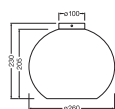

Product features

- Housing material: cardboard
- Textile cable

TECHNICAL DATA

Electrical data

Nominal voltage	220...240 V
Mains frequency	50...60 Hz
Protection class	II
Operating mode	Mains voltage

Dimensions & Weight

Diameter	260.00 mm
Height	230.00 mm
Product weight	450.00 g

DECOR CARDBOARD BALL
CEILING E27

Materials & Colors

Product color	Brown
Housing color	Brown
Body material	Cardboard Steel
Glow Wire Test according to IEC 60695-2-12	650 °C