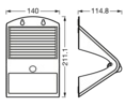

### Dimensions & Weight

Length	140.00 mm
Width	114.80 mm
Height	211.10 mm
Product weight	550.00 g

ENDURA FL BUTTERFLY SOL SEN  
BL