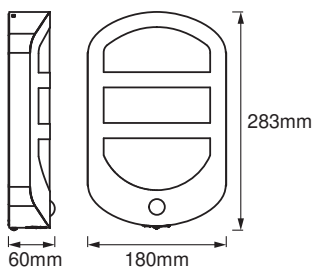

Photometrical data

Luminous flux	650 lm
Total luminous flux of contained light sources	1500 lm
Luminous efficacy	48 lm/W
Color temperature	3000 K
Light color (designation)	Warm White
Color rendering index Ra	≥ 80
Standard deviation of color matching	< 6 sdc _m
Beam angle	108 °

Dimensions & Weight

Length	60.00 mm
Width	180.00 mm
Height	283.00 mm
Product weight	680.00 g

ENDURA STYLE PLATE WALL
SENS 13W SI

Materials & Colors

Product color	Steel
Housing color	Steel
Body material	Steel
Cover material	Polycarbonate (PC)

LOGISTICAL DATA

Product code	Packaging unit (Pieces/Unit)	Dimensions (length x width x height)	Gross weight	Volume
4058075477872	Folding box 1	65 mm x 185 mm x 290 mm	756.00 g	3.49 dm ³
4058075477889	Shipping box 4	310 mm x 280 mm x 205 mm	3.39 g	17.79 dm ³