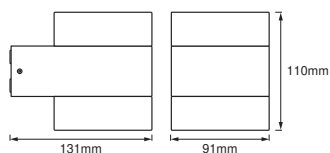

### Photometrical data

Luminous flux	980 lm
Total luminous flux of contained light sources	1450 lm
Luminous efficacy	75 lm/W
Color temperature	3000 K
Light color (designation)	Warm White
Color rendering index Ra	$\geq 80$
Standard deviation of color matching	< 6 sdc <sub>m</sub>
Flickering metric (Pst LM)	<5
Stroboscope effect metric (SVM)	-
Photobiological safety group acc. to EN62778	RG1
Photobiological safety group acc. to EN62471	RG0
Beam angle	110 °

### Dimensions & Weight

Length	131.00 mm
Width	91.00 mm
Height	110.00 mm
Product weight	630.00 g

ENDURA STYLE UPDOWN PUCK  
13W WT