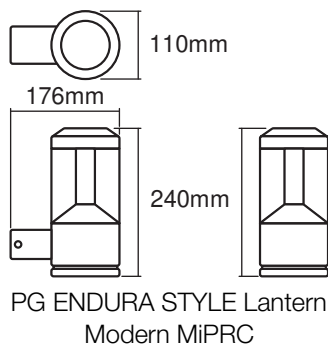

Photometrical data

Luminous flux	610 lm
Total luminous flux of contained light sources	900 lm
Luminous efficacy	50 lm/W
Color temperature	3000 K
Light color (designation)	Warm White
Color rendering index Ra	> 80
Standard deviation of color matching	≤ 6 sdc _m
Flickering metric (Pst LM)	-
Stroboscope effect metric (SVM)	-
Photobiological safety group acc. to EN62778	RG0
Beam angle	360 °

Dimensions & Weight

Length	176.00 mm
Width	110.00 mm
Height	240.00 mm
Product weight	1300.00 g

Materials & Colors

Product color	Dark gray
Housing color	Dark gray
Body material	Aluminum
Cover material	Polycarbonate (PC)
Mercury content	0.0 mg