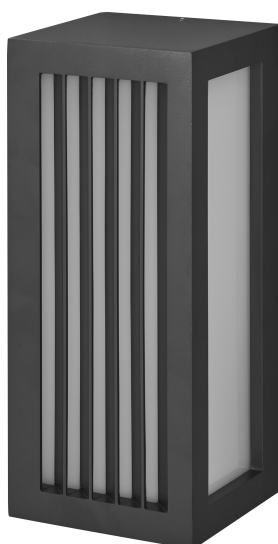

PRODUCT DATASHEET

Endura Classic E27 IP65 Radick Wall Dark Gray

Endura Classic IP65 E27 | Wall luminaires with dark grey aluminum housing, IP65 protection, frosted diffuser and E27 socket

Areas of application

- Building facades
- Entrance lighting
- Patios, balconies
- Pathway lighting
- Driveways

Product benefits

- High flexibility in the choice of the light source thanks to E27 socket
- Easy and quick installation

Product features

- Die-cast aluminum housing
- Frosted diffuser
- Anthracite housing color
- Type of protection: IP65

TECHNICAL DATA

Electrical data

Nominal voltage	220...240 V
Mains frequency	50...60 Hz
Protection class	I
Operating mode	Mains voltage

Dimensions & Weight

Length	110.00 mm
Width	108.00 mm
Height	250.00 mm
Product weight	1100.00 g

ENDURA CLASSIC RADICK W E27
IP65

Materials & Colors

Product color	Dark gray
Housing color	Dark gray
Body material	Aluminum
Cover material	Polycarbonate (PC)
Glow Wire Test according to IEC 60695-2-12	650 °C