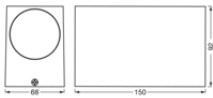

### Dimensions & Weight

Length	68.00 mm
Width	150.00 mm
Height	92.00 mm
Product weight	550.00 g

ENDURA CLASSIC SQUARE  
UPDOWN WT