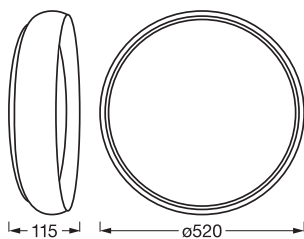

Photometrical data

Luminous flux	2000 lm
Total luminous flux of contained light sources	4700 lm
Luminous efficacy	55 lm/W
Color temperature	3000 K
Reference control setting of contained light source (Kelvin)	3000 K
Light color (designation)	Warm White
Color rendering index Ra	\geq 80
Standard deviation of color matching	\leq 6 sdc _m
Flickering metric (Pst LM)	<1
Stroboscope effect metric (SVM)	<0.4
Photobiological safety group acc. to EN62778	RG0
Photobiological safety group acc. to EN62471	RG0
Beam angle	120 °

Dimensions & Weight

Diameter	520.00 mm
Height	115.00 mm
Product weight	2500.00 g

ORBIS LIVIA 520
36W830CLICKDIM

Materials & Colors

Product color	White Wood decor
Housing color	White Wood decor
Body material	Metal
Cover material	Plastic
Glow Wire Test according to IEC 60695-2-12	650 °C