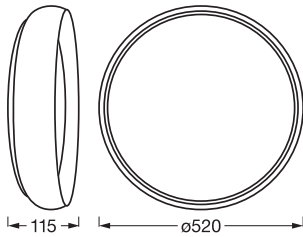

Photometrical data

Luminous flux	2400 lm
Total luminous flux of contained light sources	4700 lm
Luminous efficacy	66 lm/W
Color temperature	3000 K
Reference control setting of contained light source (Kelvin)	3000 K
Light color (designation)	Warm White
Color rendering index Ra	\geq 80
Standard deviation of color matching	\leq 6 sdc _m
Flickering metric (Pst LM)	<1
Stroboscope effect metric (SVM)	<0.4
Photobiological safety group acc. to EN62778	RG0
Photobiological safety group acc. to EN62471	RG0
Beam angle	120 °

Dimensions & Weight

Diameter	520.00 mm
Height	115.00 mm
Product weight	2500.00 g

ORBIS LIVIA 520
36W830CLICKDIM

Materials & Colors

Product color	Black/White
Housing color	Black/White
Body material	Metal
Cover material	Plastic
Glow Wire Test according to IEC 60695-2-12	650 °C