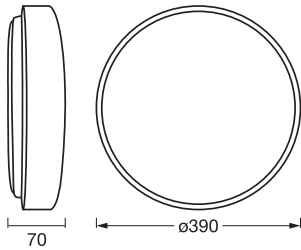

Photometrical data

Luminous flux	1450 lm
Total luminous flux of contained light sources	2700 lm
Luminous efficacy	60 lm/W
Color temperature	3000 K
Reference control setting of contained light source (Kelvin)	3000 K
Light color (designation)	Warm White
Color rendering index Ra	\geq 80
Standard deviation of color matching	\leq 6 sdc _m
Flickering metric (Pst LM)	<1
Stroboscope effect metric (SVM)	<0.4
Photobiological safety group acc. to EN62778	RG0
Photobiological safety group acc. to EN62471	RG0
Beam angle	120 °

Dimensions & Weight

Diameter	390.00 mm
Height	70.00 mm
Product weight	1050.00 g

ORBIS YUMMY 390MM
24W830CLICKDIM

Materials & Colors

Product color	Gray
Housing color	Gray
Body material	Metal
Cover material	Plastic
Glow Wire Test according to IEC 60695-2-12	650 °C