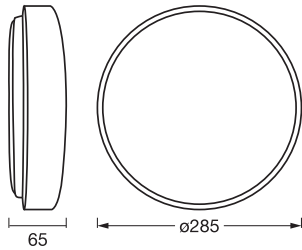

Photometrical data

Luminous flux	1000 lm
Total luminous flux of contained light sources	2000 lm
Luminous efficacy	62 lm/W
Color temperature	3000 K
Reference control setting of contained light source (Kelvin)	3000 K
Light color (designation)	Warm White
Color rendering index Ra	\geq 80
Standard deviation of color matching	\leq 6 sdc _m
Flickering metric (Pst LM)	<1
Stroboscope effect metric (SVM)	<0.4
Photobiological safety group acc. to EN62778	RG0
Photobiological safety group acc. to EN62471	RG0
Beam angle	120 °

Dimensions & Weight

Diameter	285.00 mm
Height	65.00 mm
Product weight	600.00 g

ORBIS YUMMY 285MM
16W830CLICKDIM

Materials & Colors

Product color	Gray
Housing color	Gray
Body material	Metal
Cover material	Plastic
Glow Wire Test according to IEC 60695-2-12	650 °C