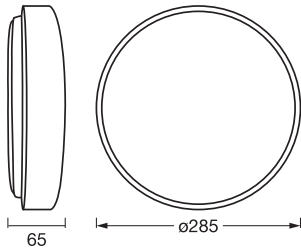

Photometrical data

Luminous flux	1000 lm
Total luminous flux of contained light sources	2000 lm
Luminous efficacy	62 lm/W
Color temperature	3000 K
Reference control setting of contained light source (Kelvin)	3000 K
Light color (designation)	Warm White
Color rendering index Ra	\geq 80
Standard deviation of color matching	\leq 6 sdc _m
Flickering metric (Pst LM)	<1
Stroboscope effect metric (SVM)	<0.4
Photobiological safety group acc. to EN62778	RG0
Photobiological safety group acc. to EN62471	RG0
Beam angle	120 °

Dimensions & Weight

Diameter	285.00 mm
Height	65.00 mm
Product weight	600.00 g

ORBIS YUMMY 285MM
16W830CLICKDIM

Materials & Colors

Product color	Black
Housing color	Black
Body material	Metal
Cover material	Plastic
Glow Wire Test according to IEC 60695-2-12	650 °C