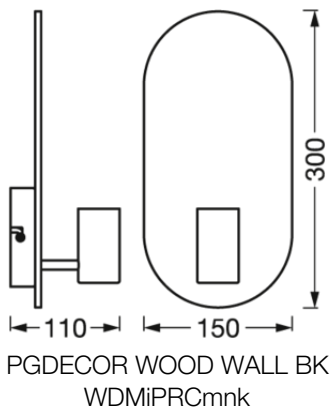

Product features

- Housing material: metal and wood
- Decorative Luminaire

TECHNICAL DATA

Electrical data

Nominal voltage	220...240 V
Mains frequency	50...60 Hz
Protection class	II

Photometrical data

Flickering metric (Pst LM)	-
Stroboscope effect metric (SVM)	-

Dimensions & Weight

Length	150.00 mm
Width	110.00 mm
Height	300.00 mm
Product weight	330.00 g

Materials & Colors

Product color	Wood decor Black
Housing color	Wood decor Black
Body material	Wood
Mercury content	0.0 mg

LOGISTICAL DATA

Product code	Packaging unit (Pieces/Unit)	Dimensions (length x width x height)	Gross weight	Volume
4058075757080	Folding box 1	128 mm x 192 mm x 353 mm	459.00 g	8.68 dm ³
4058075757097	Shipping box 4	531 mm x 213 mm x 378 mm	2413.00 g	42.75 dm ³