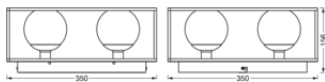

Length	350.00 mm
Width	350.00 mm
Height	155.00 mm
Product weight	3000.00 g

DECOR SQUAREPLATE

Materials & Colors

Product color	Black
Housing color	Black
Body material	Steel
Mercury content	0.0 mg

Application & Mounting