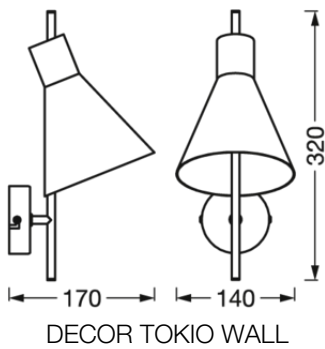

Product features

- 3000 K
- Housing material: metal
- Decorative Luminaire

TECHNICAL DATA

Electrical data

Nominal wattage	5.00 W
Nominal voltage	220...240 V
Mains frequency	50...60 Hz
Nominal current	25.000 mA
Inrush current time T_{h50}	1900 μ s
Max. number of luminaires per miniature circuit breaker B16	172
Max. number of luminaires per miniature circuit breaker C16	172
Power factor λ	≥ 0.5
Total harmonic distortion	< 70 %
Protection class	II

Photometrical data

Luminous flux	300 lm
Total luminous flux of contained light sources	420 lm
Luminous efficacy	60 lm/W
Color temperature	3000 K
Light color (designation)	Warm White
Color rendering index Ra	> 80
Standard deviation of color matching	6 sdc _m
Flickering metric (Pst LM)	-
Stroboscope effect metric (SVM)	-
Photobiological safety group acc. to EN62778	RG1

Dimensions & Weight

Length	170.00 mm
Width	140.00 mm
Height	320.00 mm
Product weight	490.00 g

Materials & Colors

Product color	Black
Housing color	Black
Body material	Steel
Glow Wire Test according to IEC 60695-2-12	650 °C
Mercury content	0.0 mg