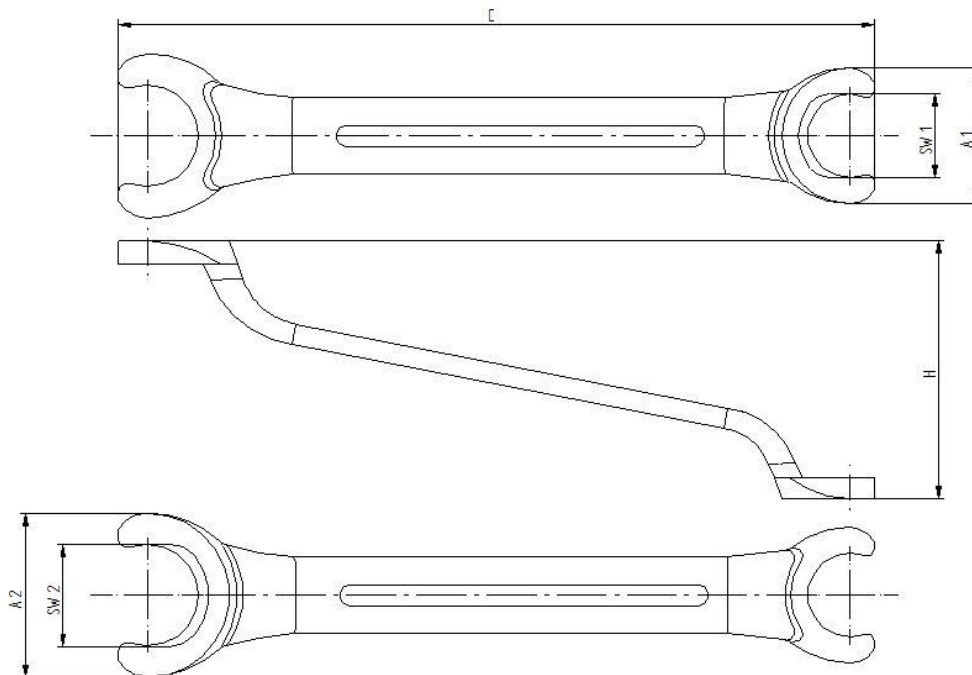

61791273	<b>DATA SHEET</b>	
Valid from: 03.08.2020	<b>SKINMATIC® MH SET</b>	

The SKINMATIC® MH Set provides a fast, secure and damage-free assembly of SKINTOP® cable glands and sizes up to M40. The special keys are manufactured from chromium-plated tool steel and prevent through the shaped contact the spanner from sliding off. The SKINMATIC® MH Set consists of three special keys.

### Characteristics:

Material	Chromium-plated tool steel
Suitable for gland sizes	M12-M40
Set consists of	Wrench size 16/20 mm (M12/M16) Wrench size 24/29 mm (M20/M25) Wrench size 36/45 mm (M32/M40)

Größe / Size	SW1	SW2	C (mm)	A1 (mm)	A2 (mm)	H (mm)	Artikel- Nr./ Part No.
16 / 20	16	20	190,5	26,2	32,4	61	61791273
24 / 29	24	29	215,5	38,7	46,6	73,5	
36 / 45	36	45	243,5	57,6	71,6	90,5	